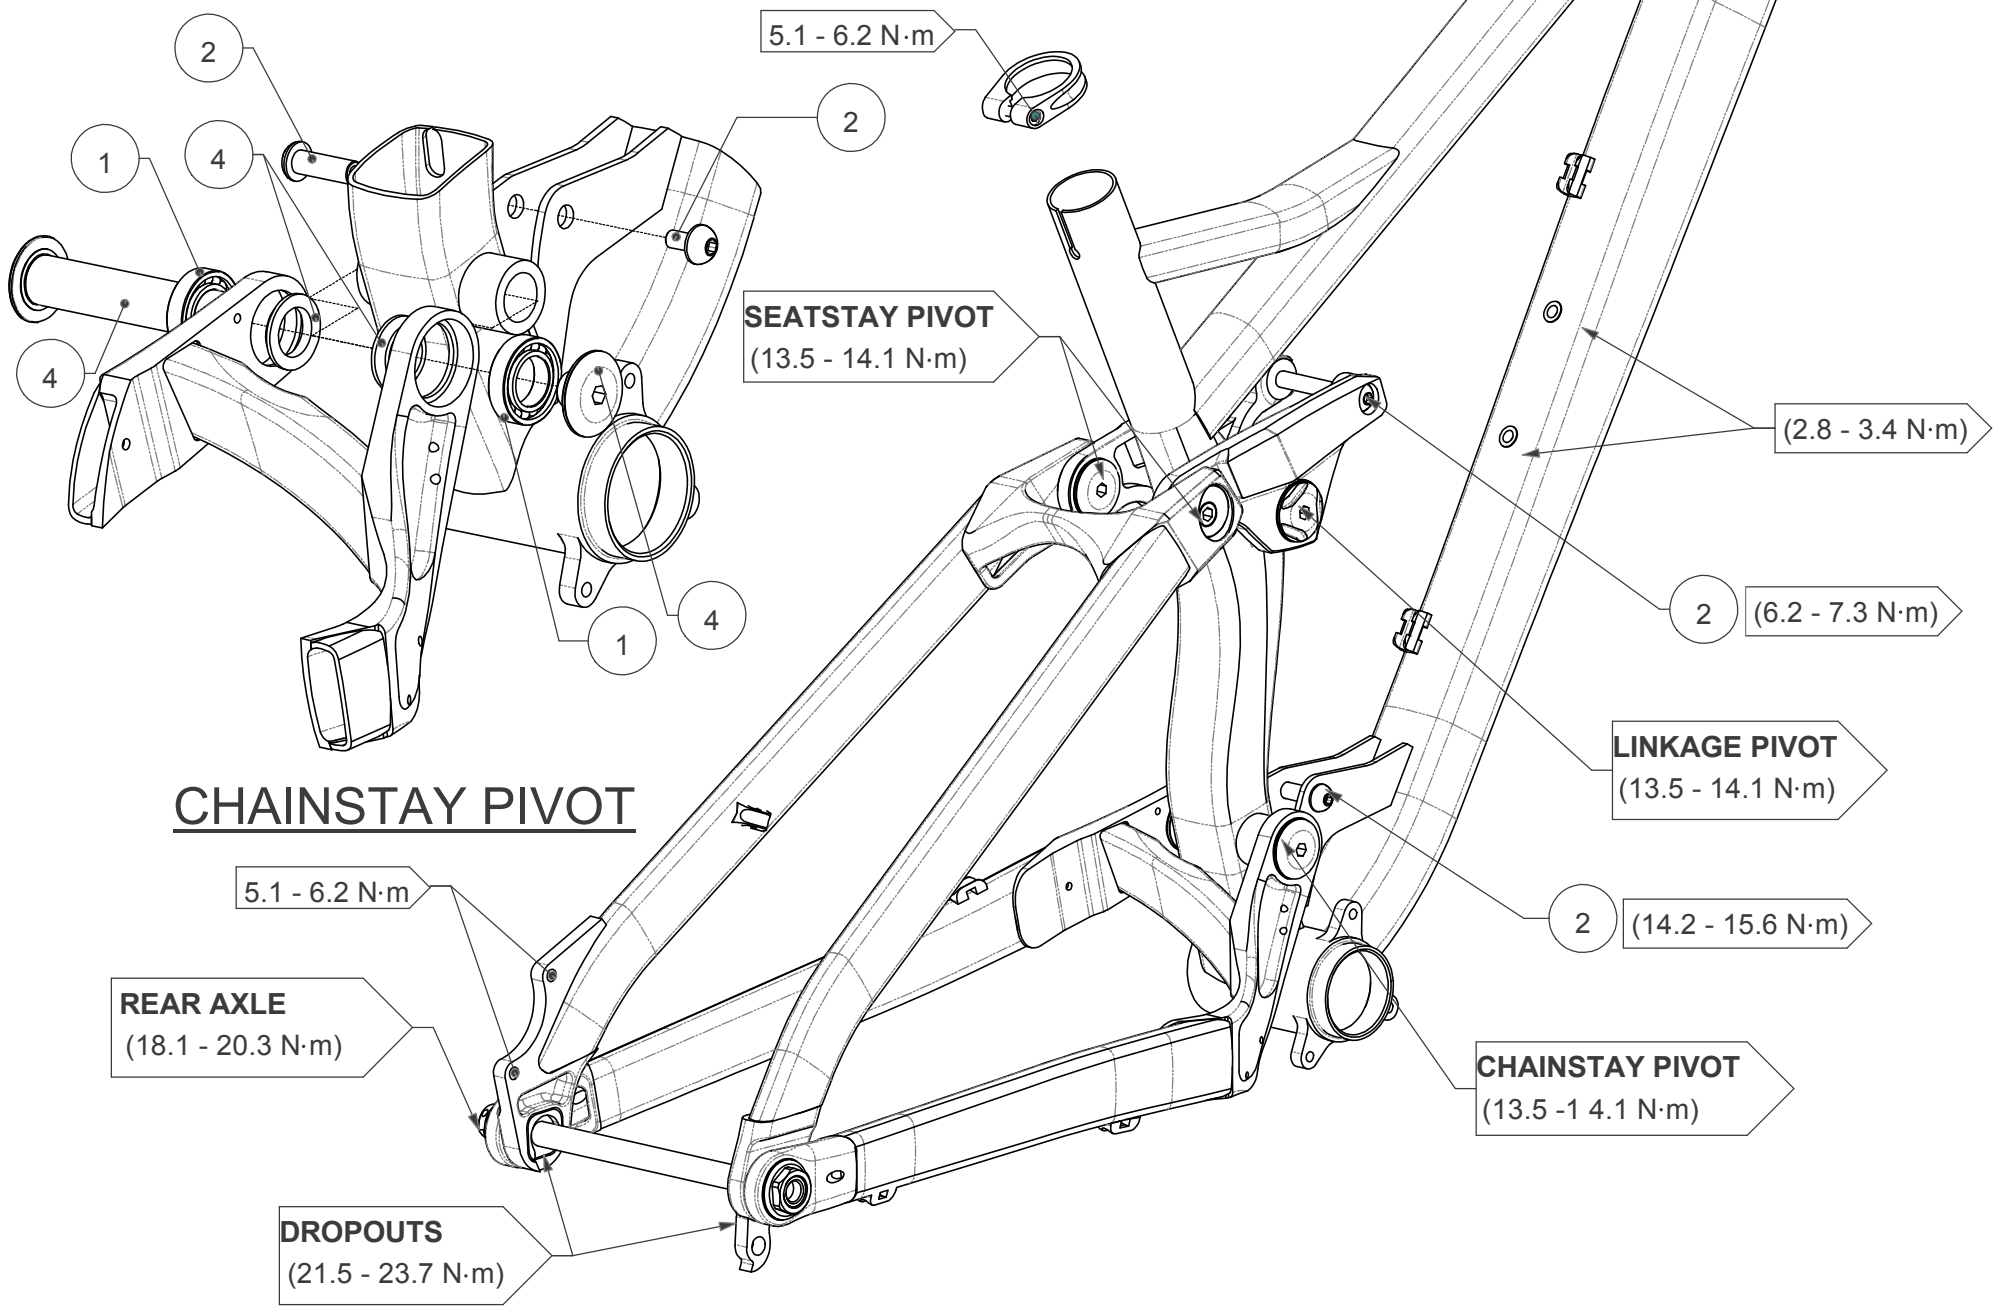

MARSHALL		
ITEMS	#SERVICE KIT	DESCRIPTION
1	KFC11024	BEARING KIT SPLIT PIVOT
2	KFC16010-01	SPLIT PIVOT CARBON SHOCK BOLT BLACK
3	KFC11051	DERAILLEUR HANGER SPLIT PIVOT 12x142/148
4	KFC16015-01	PIVOT KIT SHAFT HENDRIX/DJANGOC/TROYC BK

NO LOCTITE ON THIS PART, GREASE ONLY

REAR AXLE PIVOT

SEAT STAY PIVOT

LINKAGE PIVOT

CHAINSTAY PIVOT

WARNING:
MAKE SURE TO CAREFULLY READ THE ASSEMBLY INSTRUCTIONS AND CLEANING INSTRUCTIONS NOTES ON NEXT PAGE.