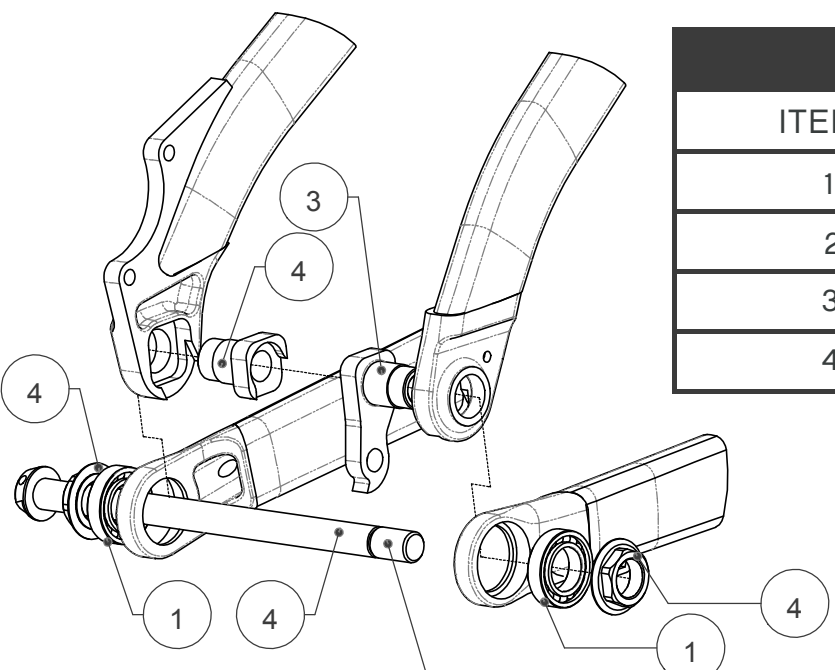

MARSHALL		
ITEMS	#SERVICE KIT	DESCRIPTION
1	KFC11024	BEARING KIT SPLIT PIVOT
2	KFC16010-01	SPLIT PIVOT CARBON SHOCK BOLT BLACK
3	KFC11051	DERAILLEUR HANGER SPLIT PIVOT 12x142/148
4	KFC16015-01	PIVOT KIT SHAFT HENDRIX/DJANGOC/TROYC BK

NO LOCTITE ON THIS PART, GREASE ONLY

REAR AXLE PIVOT

SEAT STAY PIVOT

LINKAGE PIVOT

CHAINSTAY PIVOT

WARNING:
MAKE SURE TO CAREFULLY READ THE ASSEMBLY INSTRUCTIONS AND CLEANING INSTRUCTIONS NOTES ON NEXT PAGE.