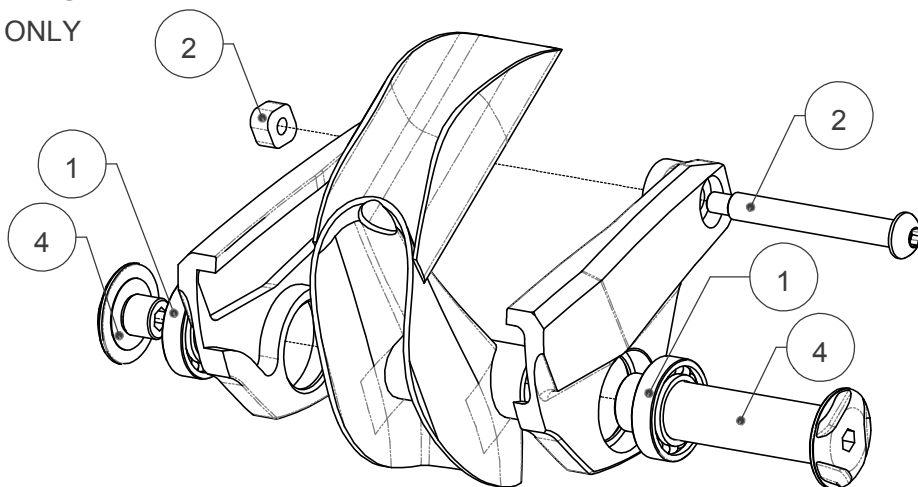

MARSHALL		
ITEMS	#SERVICE KIT	DESCRIPTION
1	KFC11024	BEARING KIT SPLIT PIVOT
2	KFC16010-01	SPLIT PIVOT CARBON SHOCK BOLT BLACK
3	KFC11051	DERAILLEUR HANGER SPLIT PIVOT 12x142/148
4	KFC16015-01	PIVOT KIT SHAFT HENDRIX/DJANGOC/TROYC BK

NO LOCTITE ON THIS PART, GREASE ONLY

REAR AXLE PIVOT

SEAT STAY PIVOT

LINKAGE PIVOT

CHAINSTAY PIVOT

WARNING:
MAKE SURE TO CAREFULLY READ THE ASSEMBLY INSTRUCTIONS AND CLEANING INSTRUCTIONS NOTES ON NEXT PAGE.