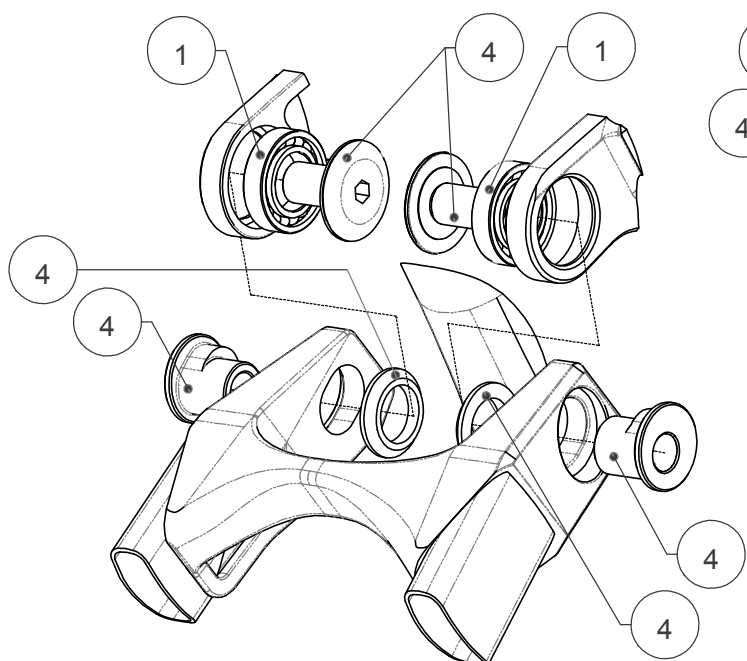

MARSHALL		
ITEMS	#SERVICE KIT	DESCRIPTION
1	KFC11024	BEARING KIT SPLIT PIVOT
2	KFC16010-01	SPLIT PIVOT CARBON SHOCK BOLT BLACK
3	KFC11051	DERAILLEUR HANGER SPLIT PIVOT 12x142/148
4	KFC16015-01	PIVOT KIT SHAFT HENDRIX/DJANGOC/TROYC BK

NO LOCTITE ON THIS PART, GREASE ONLY

REAR AXLE PIVOT

SEAT STAY PIVOT

LINKAGE PIVOT

CHAINSTAY PIVOT

WARNING:
MAKE SURE TO CAREFULLY READ THE ASSEMBLY INSTRUCTIONS AND CLEANING INSTRUCTIONS NOTES ON NEXT PAGE.