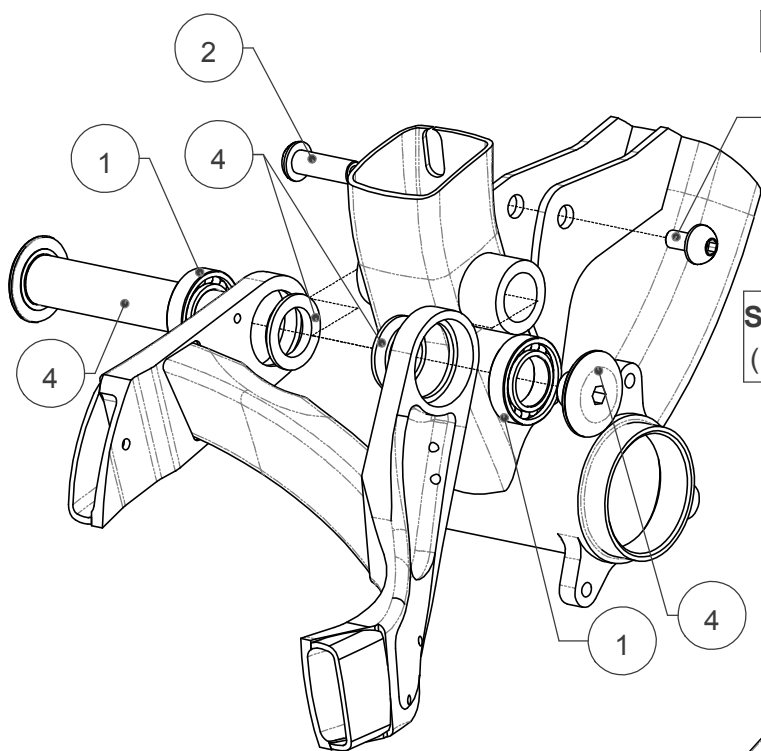

MARSHALL		
ITEMS	#SERVICE KIT	DESCRIPTION
1	KFC11024	BEARING KIT SPLIT PIVOT
2	KFC16010-01	SPLIT PIVOT CARBON SHOCK BOLT BLACK
3	KFC11051	DERAILLEUR HANGER SPLIT PIVOT 12x142/148
4	KFC16015-01	PIVOT KIT SHAFT HENDRIX/DJANGOC/TROYC BK

NO LOCTITE ON THIS PART, GREASE ONLY

REAR AXLE PIVOT

SEAT STAY PIVOT

LINKAGE PIVOT

CHAINSTAY PIVOT

WARNING:
MAKE SURE TO CAREFULLY READ THE ASSEMBLY INSTRUCTIONS AND CLEANING INSTRUCTIONS NOTES ON NEXT PAGE.